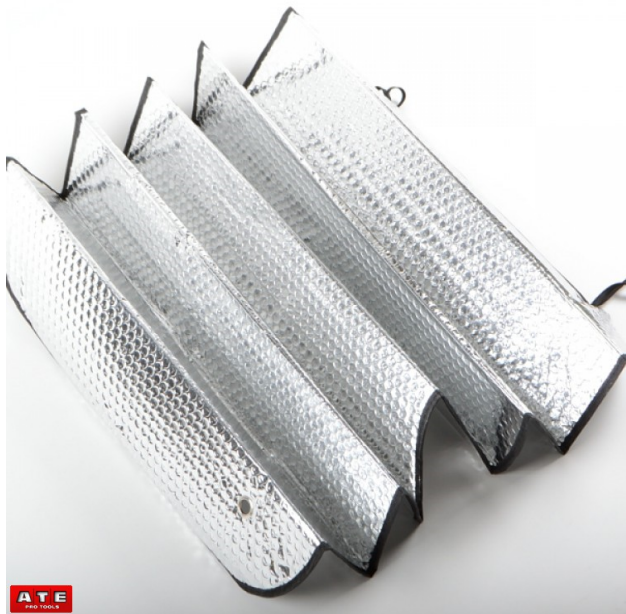

Product Description

WINDSHIELD SUN SHADE 50X24

WINDSHIELD SUN SHADE 50X24

Inner Pack 1

Case Pack 40

[Read More](#)

SKU: 87021

Price: [Login to see prices](#)

Stock: outofstock

Categories: [Hardware & Variety](#)

Product Description