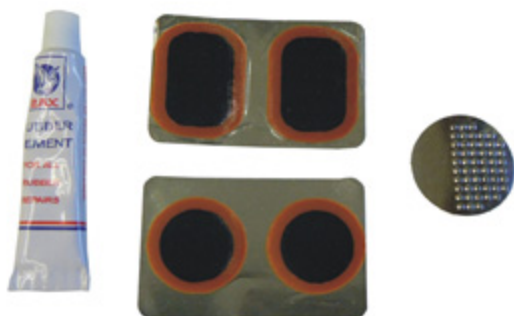

BICYCLE TIRE PATCH KIT

Inner Pack 12
Case Pack 120

[Read More](#)

SKU: GMTKR

Price: [Login to see prices](#)

Stock: instock

Categories: [Auto & Truck Accessories](#), [Hardware & Variety](#), [Household Merchandises](#)

Product Description

CIRCULAR SAW 7-1/4"

Input Power: 12A No-load Speed: 5000RPM Blade Diameter: 7-1/4" Bevel Cutting:0-45? Max Cutting Depth: 63mm/90?, 40mm/45? Package Size(4pcs) : 54x38.5x51cm 24/23kg