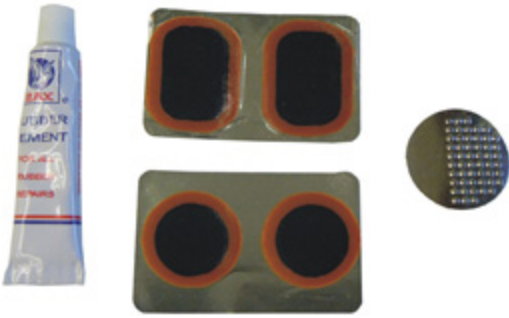

BICYCLE TIRE PATCH KIT

Inner Pack 12

Case Pack 120

[Read More](#)

SKU: GMTKR

Price: [Login to see prices](#)

Stock: instock

Categories: [Auto & Truck Accessories](#), [Hardware & Variety](#), [Household Merchandises](#)