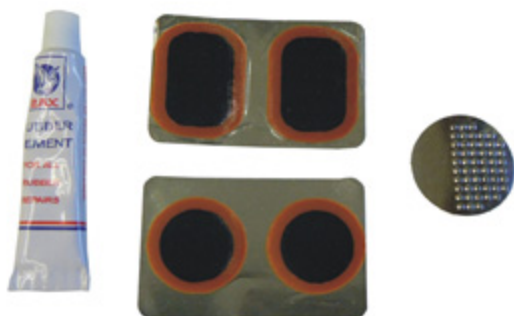

BICYCLE TIRE PATCH KIT

Inner Pack 12
Case Pack 120

[Read More](#)

SKU: GMTKR

Price: [Login to see prices](#)

Stock: instock

Categories: [Auto & Truck Accessories](#), [Hardware & Variety](#), [Household Merchandises](#)