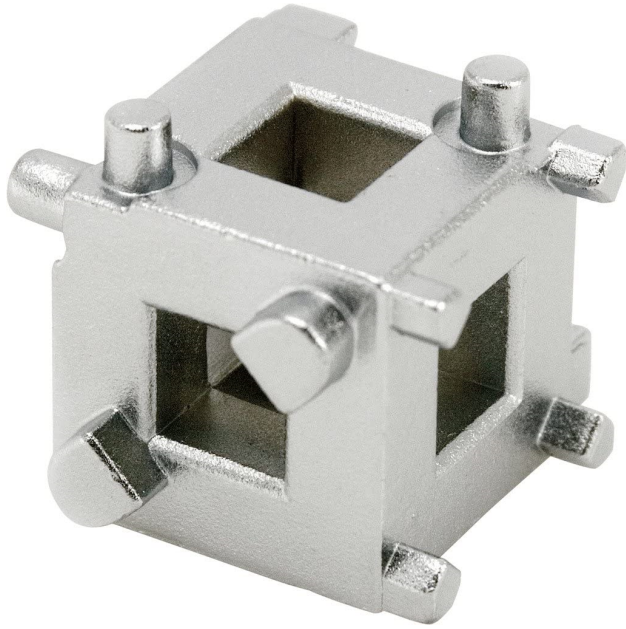

BRAKE PISTON CUBE

BRAKE PISTON CUBE

Inner Pack 10

Case Pack 200

[Read More](#)

SKU: Z01455

Price: [Login to see prices](#)

Stock: instock

Categories: [Auto Specialty Tools](#), [Automotive](#)

Product Description