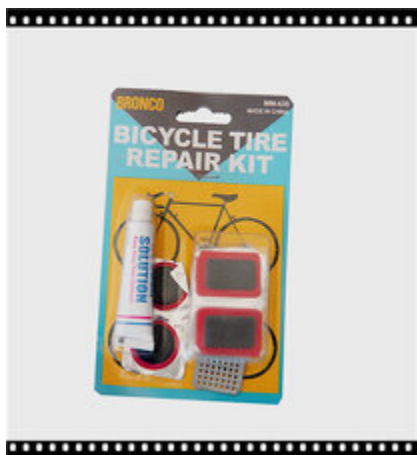

Product Description

BICYCLE TIRE REPAIR KIT

BICYCLE TIRE REPAIR KIT

Inner Pack 12

Case Pack 60

[Read More](#)

SKU: 11275

Price: [Login to see prices](#)

Stock: instock

Categories: [Auto & Truck Accessories](#), [Automotive](#), [Household Merchandises](#)

Product Description