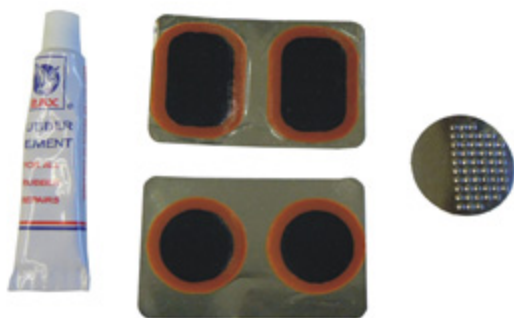

SKU: CHIH310

Price: [Login to see prices](#)

Stock: outofstock

Categories: [Auto & Truck Accessories](#), [Automotive](#)

Product Description

BICYCLE TIRE PATCH KIT

Inner Pack 12

Case Pack 120