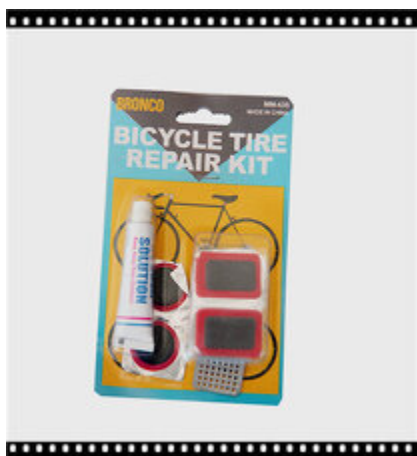

[Read More](#)

SKU: GMTKR

Price: [Login to see prices](#)

Stock: instock

Categories: [Auto & Truck Accessories](#), [Hardware & Variety](#), [Household Merchandises](#)

Product Description

BICYCLE TIRE REPAIR KIT

- Digital display is easy to read and illuminates even in the dark for ease of use in whatever environment you might get a puncture
- Pack with a 120-Watt powerful metal motor delivers inflation at a rate of 30 L/min, inflating a tire rated at 30 psi in 3-minutes
- Premium material protector to guard display screen and durable metal body grounded by anti-vibration rubber feet to prevent unwanted movement
- Working voltage: DC 12-Volt
- Rating power: 120-Watt
- Inflating speed: 1.06 cfm
- Min. Amp: 10 Amp
- Maximum Amp: 15 Amp
- LED flashlight: bright torch
- Display unit: KPA, PSI, BAR, KG/CM
- Overall Dimension: 4 in. W x 8 in. L x 6-3/4 in. H
- Package content: air compressor, adapter set, ball needle, spare fuse, manual